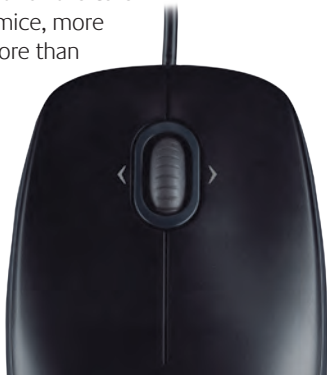

Key Features

- Simple to set up and use—just plug it in
- Full-size, ambidextrous shape
- High-definition optical tracking (1000 dpi)

Logitech®

Mouse M100

Reliable, comfortable control

Features

Built by Logitech®—the mouse experts

Full-size, ambidextrous shape

Designed to keep either hand happy. So you'll feel comfortable, even after hours of use.

Feature Spotlight/Focus

The mouse you can count on

Since it's made by Logitech, you depend on your mouse to work just like you'd expect.