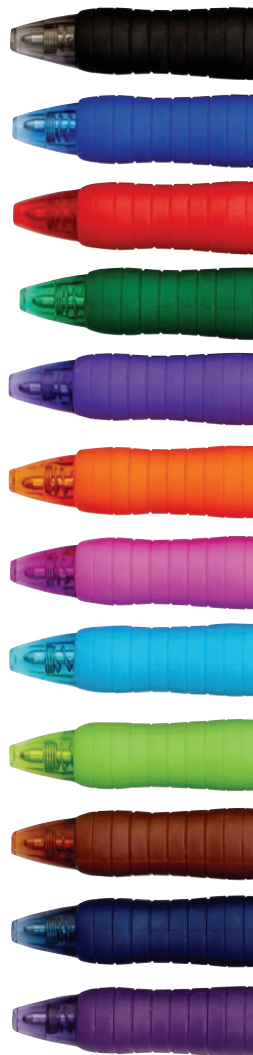

Paper Mate®

Profile®

RELIABLE
WRITING YOU
CAN TRUST

BALLPOINT

Paper Mate Profile®

Enjoy bold lines and an incredibly smooth writing experience with Paper Mate Profile® Retractable Ballpoint pens. Featuring a bold 1.4mm tip and rich ink that resists smearing, you can write powerful lines that stand out on the page. Profile ballpoint pens also have a contoured soft grip and colourful barrels that match the shade of the ink.

Visible ink supply matches barrel colour, making choosing the proper pen hassle-free.

Click-advance retractable tip protects pockets and purses

Soft comfort grip provides an easy writing experience

Enjoy bold lines and smooth writing. 1.4mm bold tip writes clear, visible lines.

12

COLOURS

Available in these colors:

Assorted 8 PK Includes: Black, Blue, Red, Purple, Green, Orange, Turquoise, Magenta